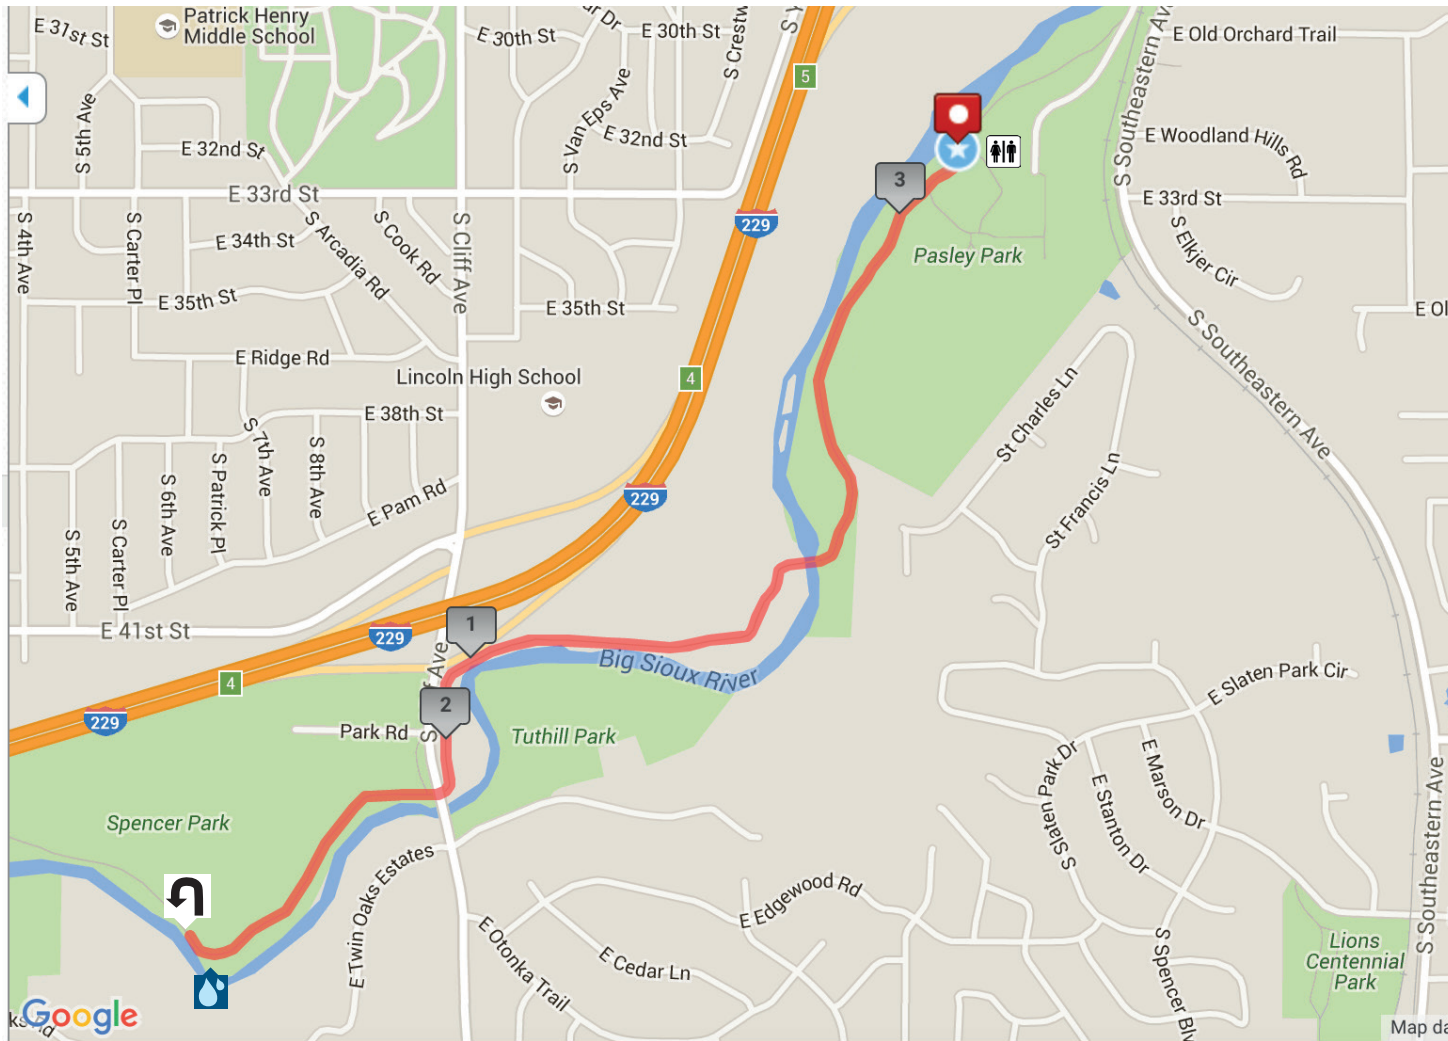

SOUTHEAST TECH TREK ROUTE MAP

PASLEY PARK

2521 S SOUTHEASTERN AVE • SIOUX FALLS, SD 57103

 **WATER STATION**

 **RESTROOMS**

Located by the softball fields.

Southeast Tech is in compliance with Section 504 of the Rehabilitation Act of 1997, the Americans with Disabilities Act (ADA) of 1990, and the Americans with Disabilities Amendment Act (ADAAA) of 2009 - ensuring equal access to all programs and activities offered by Southeast Tech. If you are in need of disability services, assistance, or accommodations, please contact: Steven Herr, Disability Services Coordinator, Southeast Tech, 605.367.4450 or steve.herr@southeasttech.edu. Thank you.